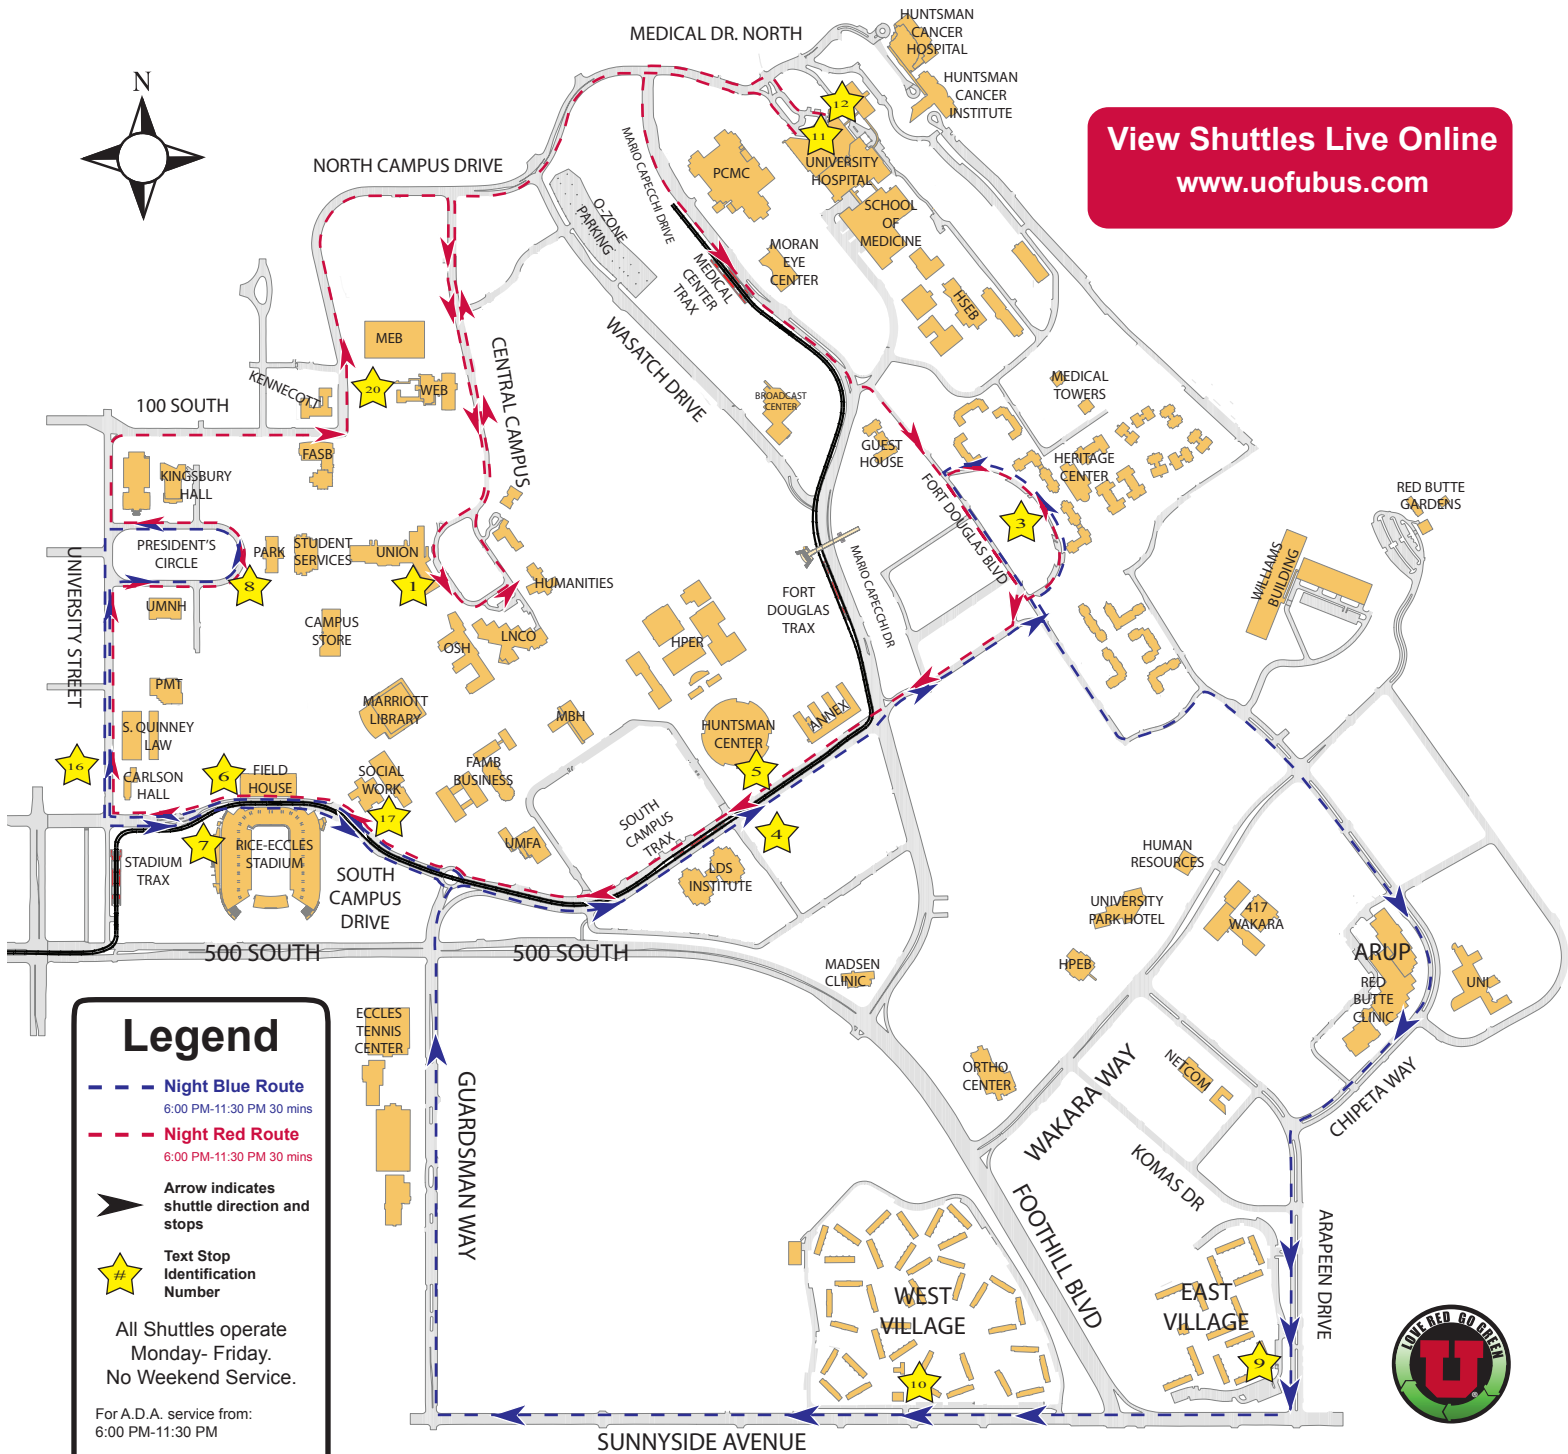

**Campus Shuttles
Night Route Schedule**

View Shuttles Live Online
www.uofubus.com

Legend

- Night Blue Route**
6:00 PM-11:30 PM 30 mins
- Night Red Route**
6:00 PM-11:30 PM 30 mins
- Arrow indicates shuttle direction and stops
- ★ Text Stop Identification Number

All Shuttles operate Monday- Friday. No Weekend Service.

For A.D.A. service from: 6:00 PM-11:30 PM

Please call 801-231-9058

www.commuterservices.utah.edu

Text to find the Bus

Send the text message **uofubus #** To the number **41411**

Simply text a stop identification number to 41411 within seconds you will receive a response with the location of the two closest buses of each color for the given stop.

Example: uofubus 1 for the Union Building